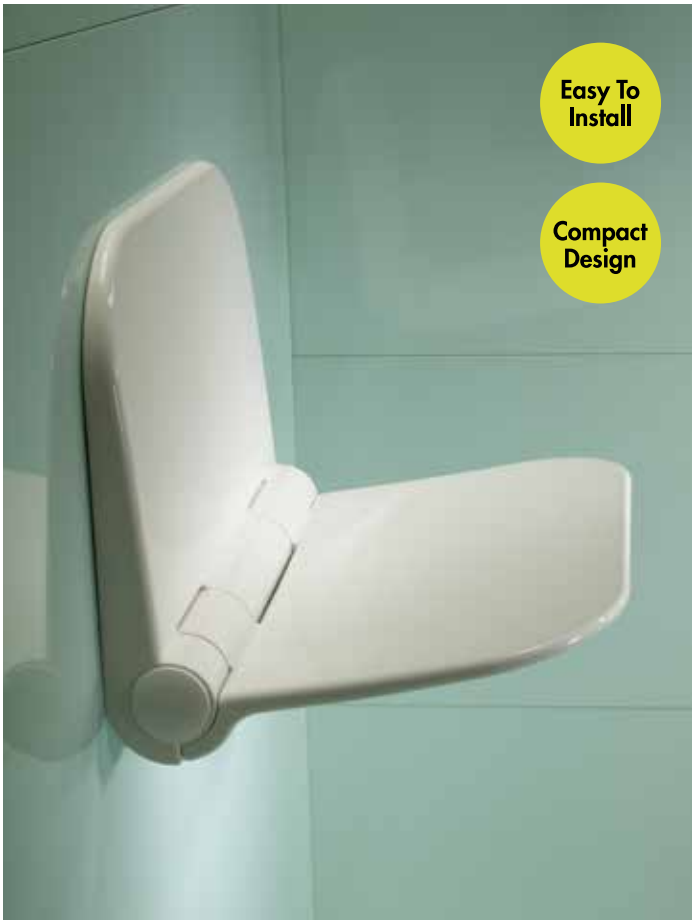

Shower Seats

Guarantees

5 Years
on Shower Seats

Detachable Shower Seat

Finish – White

Design – Compact design, detachable from wall bracket

Dimensions – 291 (h) x 381 (w) x 287 (d) mm

Assembly – Easy to install

Mounting – Wall mounted, folds up flat to the wall when not in use

Fixings – Supplied

Load Bearing – Holds up to 160kg

INST03020

£60.00