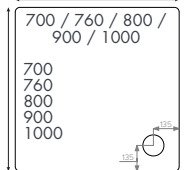

Standard + Anti Slip Trays

Finish – White

Material – 45mm acrylic capped stone resin shower tray

Waste – 90mm fast flow waste also available

Compatibility – Fully compatible with the Instinct shower enclosure ranges

Components – Available with leg and panel set to raise off the floor

Safety – Anti slip rated to Class C standard

Low Profile Standard Trays

H70100	700 x 700mm	£153.00
H76100	760 x 760mm	£162.00
H80100	800 x 800mm	£174.00
H90100	900 x 900mm	£239.00
H100100	1000 x 1000mm	£287.00

Low Profile Anti Slip Trays

ASH70100	700 x 700mm	£194.00
ASH76100	760 x 760mm	£202.00
ASH80100	800 x 800mm	£217.00
ASH90100	900 x 900mm	£299.00
ASH100100	1000 x 1000mm	£332.00