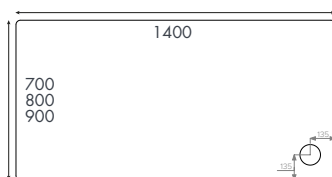

10 Years on Standard Shower Trays

10 Years on Anti Slip Shower Trays

Shower Trays

Rectangular Shower Trays

Rectangle flat to floor

Standard + Anti Slip Trays

Finish – White

Material – 45mm acrylic capped stone resin shower tray