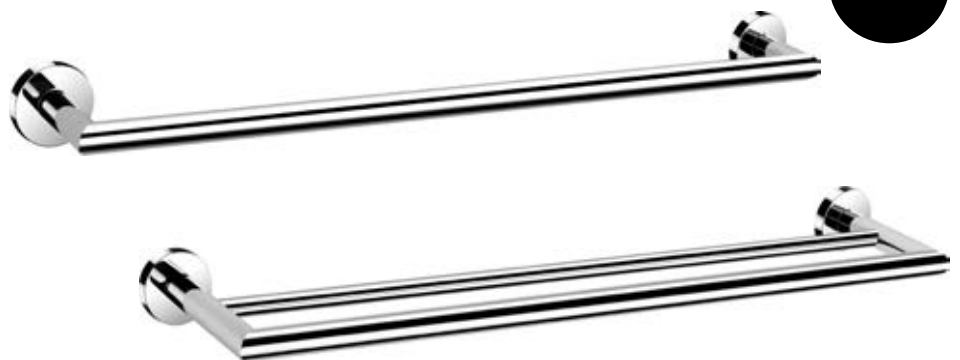

Soap Dispenser

Finish – Chrome
Dimensions – 205(h) x 60(w) x 124(d) mm

INSTHWSDC £87.00

new