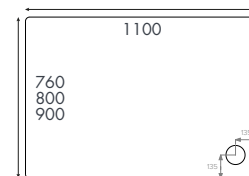

10 Years on Standard Shower Trays

10 Years on Anti Slip Shower Trays

Shower Trays

Rectangular Shower Trays

Rectangle flat to floor

Standard + Anti Slip Trays

Finish – White

Material – 45mm acrylic capped stone resin shower tray