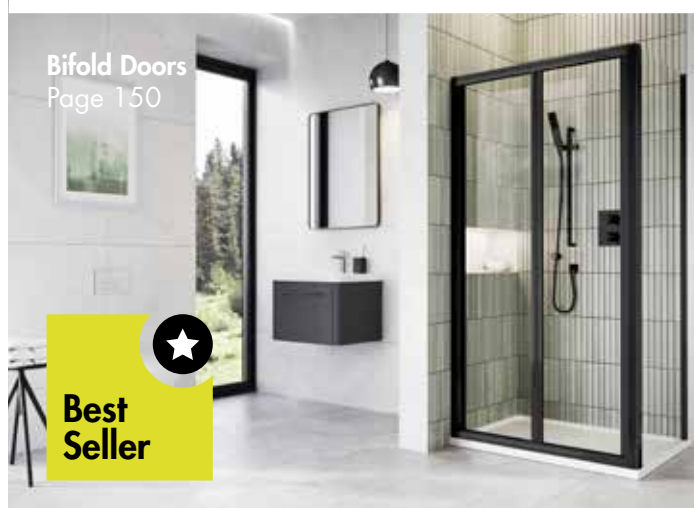

Shower Enclosures + Shower Trays

Section	Page No.
Shower Enclosures	
Sliding Doors	144
Level Access Sliding Doors	146
Single Door Quadrants	147
Double Door Quadrants	148
Pivot Doors	149
Bifold Doors	150
Corner Entry	151

Shower Seats	
Detachable Shower Seat	152
Thermoset Shower Seat	152

Shower Trays	
Rectangular Shower Trays	153
Square Shower Trays	154
Quadrant Shower Trays	154
Shower Tray Accessories	154
Offset Quadrant Shower Trays	155

Bathroom Waterproofing	
Classi Bathroom Waterproofing	156

What's new and trending this season...