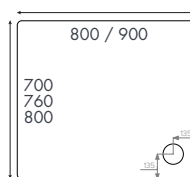

10 Years on Standard Shower Trays

10 Years on Anti Slip Shower Trays

Shower Trays

Rectangular Shower Trays

Rectangle flat to floor

Standard + Anti Slip Trays

Finish – White

Material – 45mm acrylic capped stone resin shower tray