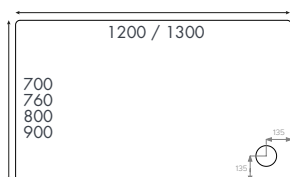

10 Years on Standard Shower Trays

10 Years on Anti Slip Shower Trays

Shower Trays

Rectangular Shower Trays

Rectangle flat to floor

Standard + Anti Slip Trays

Finish – White

Material – 45mm acrylic capped stone resin shower tray