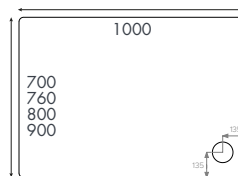

10 Years on Standard Shower Trays

10 Years on Anti Slip Shower Trays

Shower Trays

Rectangular Shower Trays

Rectangle flat to floor

Standard + Anti Slip Trays

Finish – White

Material – 45mm acrylic capped stone resin shower tray