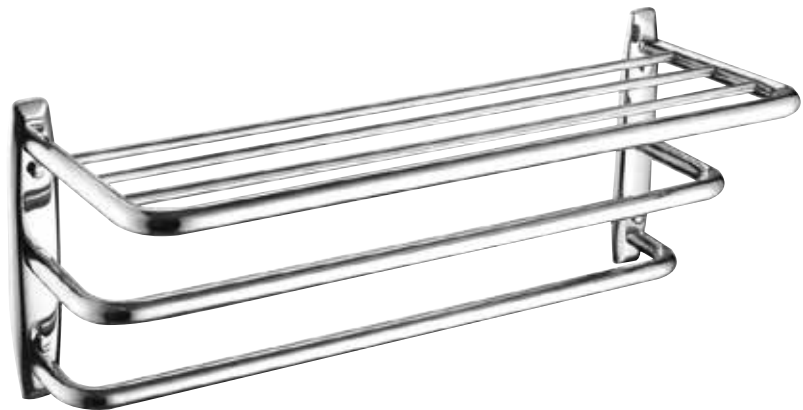

Tier Towel Shelf

Finish – Chrome
Dimensions – 255(h) x 640(w) x 220(d) mm

COMP TIERS C £114.00

Grab Bar (342mm)

Finish – Chrome
Dimensions – 65(h) x 342(w) x 62(d) mm

COMP GRAB01 C £47.00