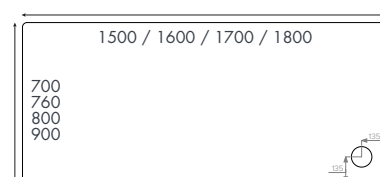

10 Years on Standard Shower Trays

10 Years on Anti Slip Shower Trays

Shower Trays

Rectangular Shower Trays

Rectangle flat to floor

Standard + Anti Slip Trays

Finish – White

Material – 45mm acrylic capped stone resin shower tray