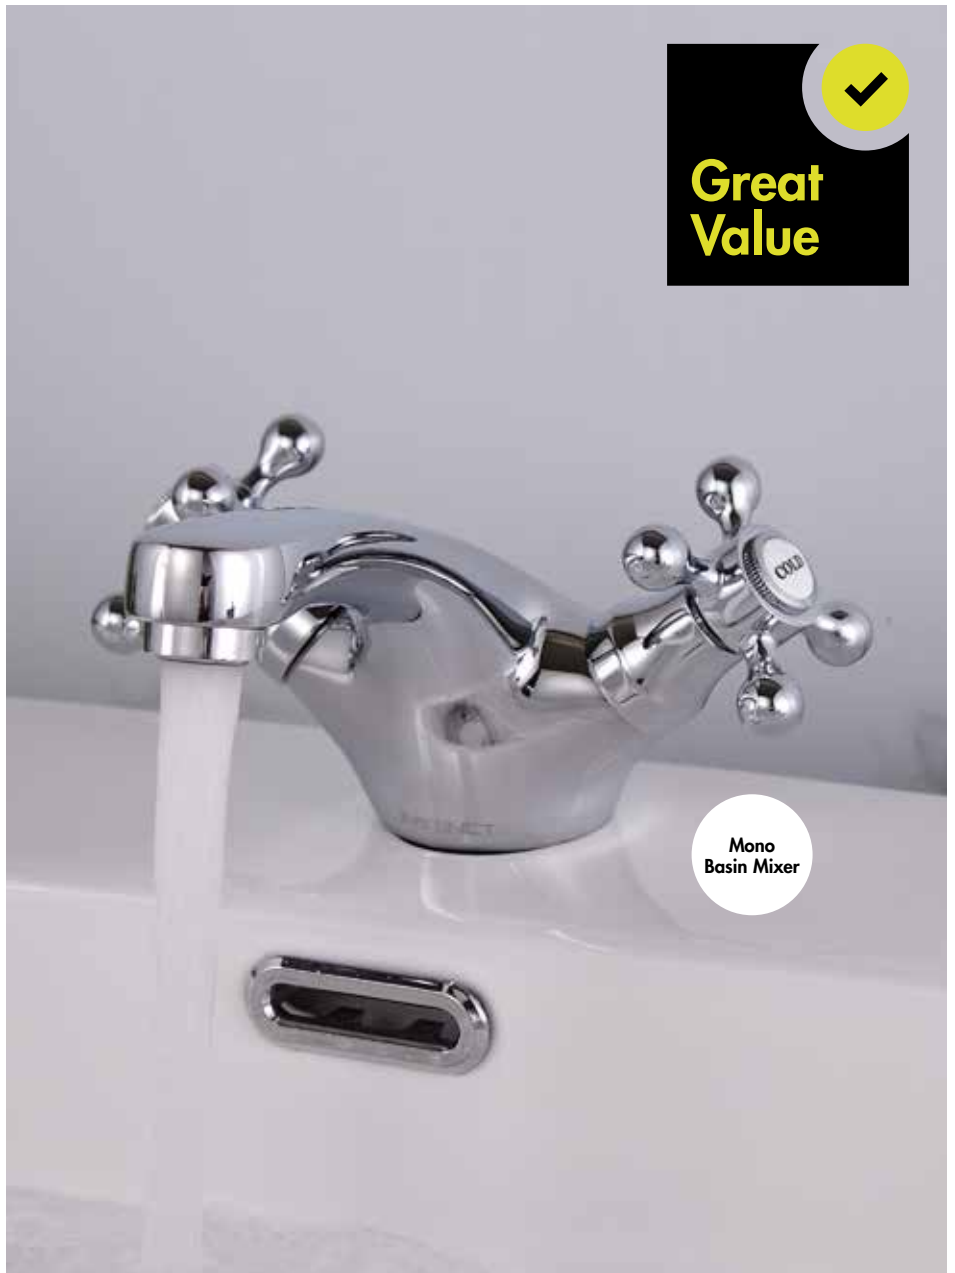

Mono Basin Mixer (Click Waste)

Finish – Chrome
Dimensions – 105(h) x 203(w) x 152(d) mm

Flow Rate – 5.1 l/min

INST-KNX-BM £67.00

Great Value

Mono Basin Mixer

Bath Shower Mixer + Kit

Basin Taps (Pair)